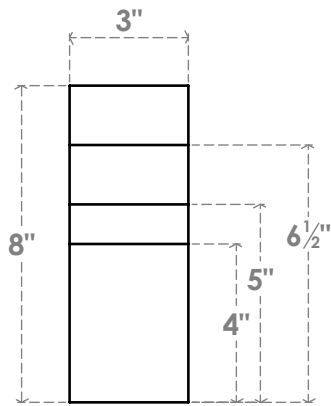

RFTP03X08X30MON

3"W X 8"H X 30"L MONTEREY ARCHITECTURAL GRADE PVC RAFTER TAIL

SIDE PROFILE

ISOMETRIC

FRONT PROFILE

EKENA MILLWORK
 2300 WEST MAIN ST.
 CLARKSVILLE, TX 75426
 TOLL FREE: 866-607-0453
 WWW.EKENAMILLWORK.COM