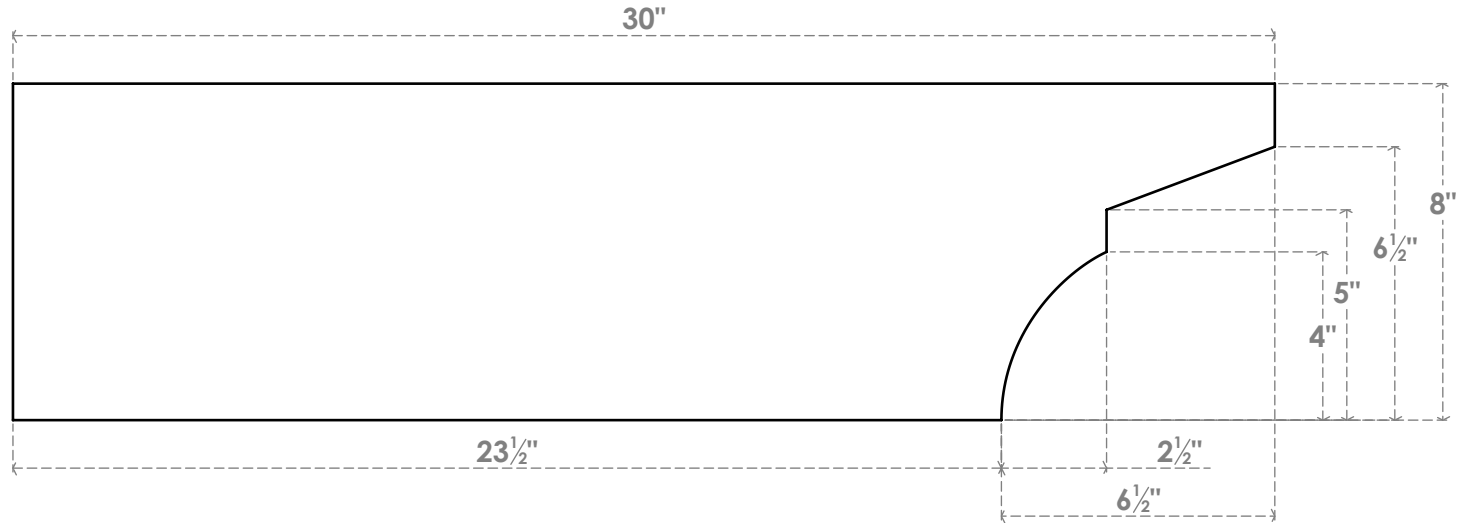

RFTP03X08X30MON

3"W X 8"H X 30"L MONTEREY ARCHITECTURAL GRADE PVC RAFTER TAIL

SIDE PROFILE

ISOMETRIC

FRONT PROFILE

EKENA MILLWORK
 2300 WEST MAIN ST.
 CLARKSVILLE, TX 75426
 TOLL FREE: 866-607-0453
 WWW.EKENAMILLWORK.COM